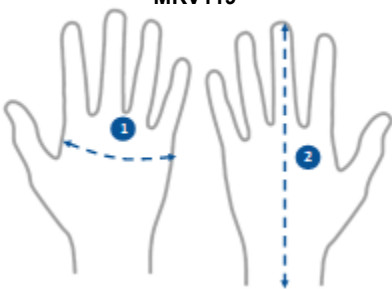

Cut resistant gloves
MKGV25
Cut resistance Level A5

Care and washing instructions

A good way to keep gloves longer is to clean them regularly.

- Low heat wash and tumble dry
- The glove can be washed several times without losing its properties

Sizing Chart

MKV119

		Size Kosto *							
		XS	S	M	L	XL	2XL	3XL	
1	Width (hand)	cm	8.2	8.7	9.2	9.7	10.2	10.5	10.8
		po / in	3.2	3.4	3.6	3.8	4	4.1	4.25
2	Length (glove)	cm	21.6	22.6	23.6	24.6	25.6	26.6	27.6
		po / in	8.5	8.7	9	9.4	9.8	10.2	10.8