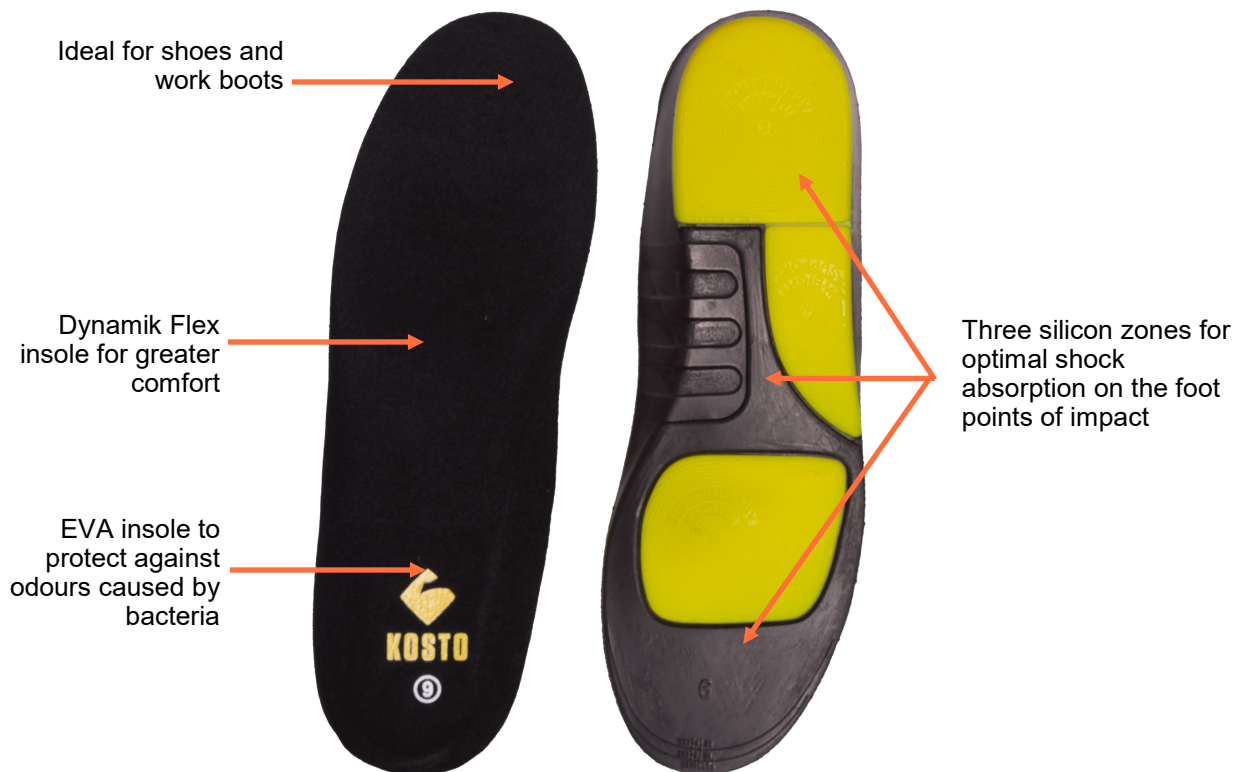

SPECIFICATION SHEET

Feet Protection

KOSTO
BUILT STRONG • BÂTI SOLIDE

Polymer Comfort Insoles

PSE009

Description

The PSE009 provide maximum shock absorption where your body needs it the most: your feet. They protect against odors caused by bacteria. In addition, the comfort zone is enlarged to better fit the shape of the foot.

Material

- Dynamik Flex insole
- EVA and silicon

Size

6 to 13

SPECIFICATION SHEET

Feet Protection

KOSTO
BUILT STRONG • BÂTI SOLIDE

Associated Products