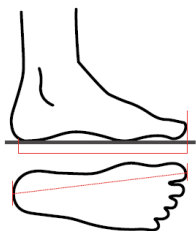

PAK017
Comfort liner

PAK005/PAK003
Work Socks

Care Guide

- Care instruction:**

Machine wash in cold water
Air dry
Do not use bleach

- Usage:**

Safety footwear
Athletic shoes
Casual shoes

Size Chart

Kosto Sizes *		9-10 (L)
US/CAN		
1	Length (foot)	cm
		po
2	Length (foot stretch)	cm
		po

* A fitting is always recommended before use.