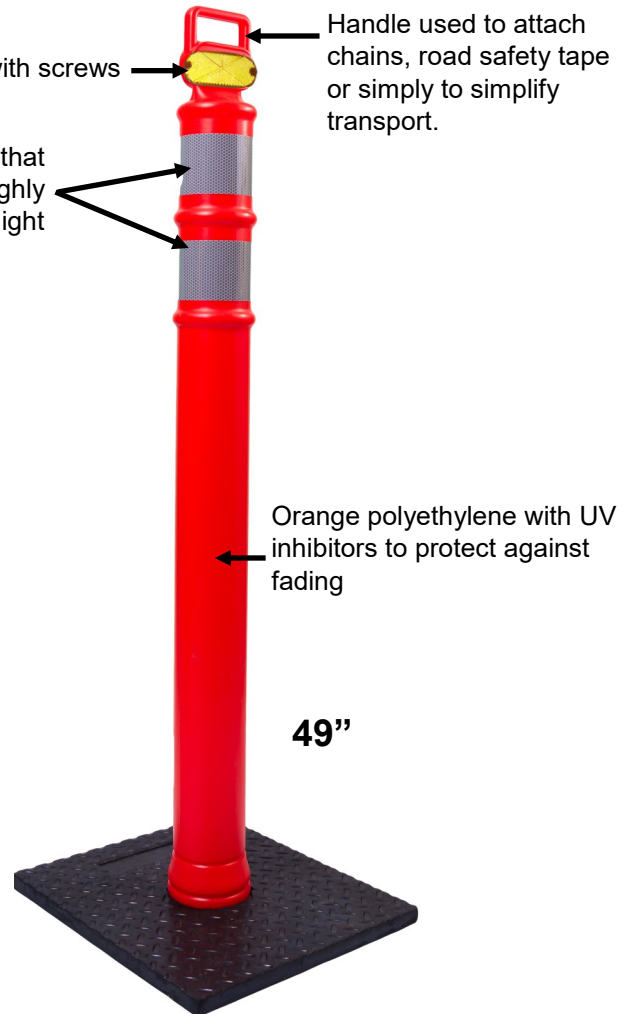

Material

- High quality orange polyethylene
- 3" reflective strips
- Yellow reflectors with screws
- Heavy duty black rubber base

SPK045

2 Reflectors with screws

Handle used to attach chains, road safety tape or simply to simplify transport.

2x 3" reflective strips that make the pole highly visible both day and night

SBK010

Black rubber base for better stability

Orange polyethylene with UV inhibitors to protect against fading

Durable and flexible in all weather conditions

17"
10 LB

49"